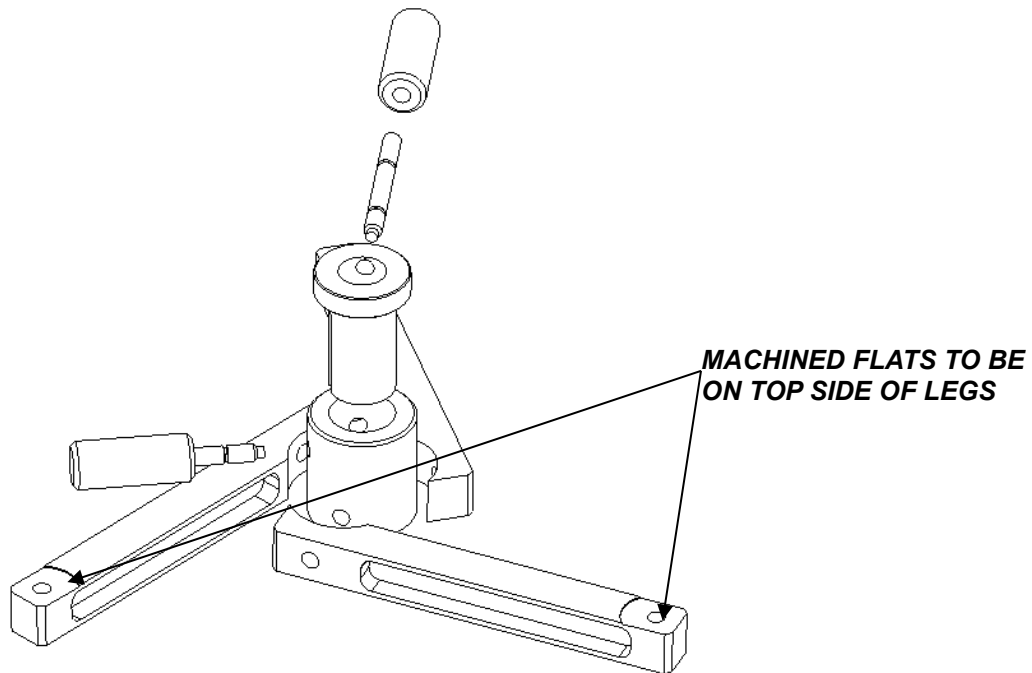

PLEASE READ BEFORE USE... THANK YOU

Thank you for selecting a SHADETREE ENGINEERING & ACCURACY Rest Base. This base has been designed for F-Class type shooting. As it seems that F-Class type shooter people seem to travel a lot the base was designed to be light weight and to breakdown for ease of packing. Of course you don't have to be an F-Class shooter to use this rest. Anyone interested in a quality lite weight rest should find this rest a great addition to his or her shooting tools. As you assemble it be sure the machined flats are on the top surface of the legs. The legs are threaded with .375-16 threads so you can install leveling posts of your choice. Now go and enjoy yourself and we hope you shoot good groups!